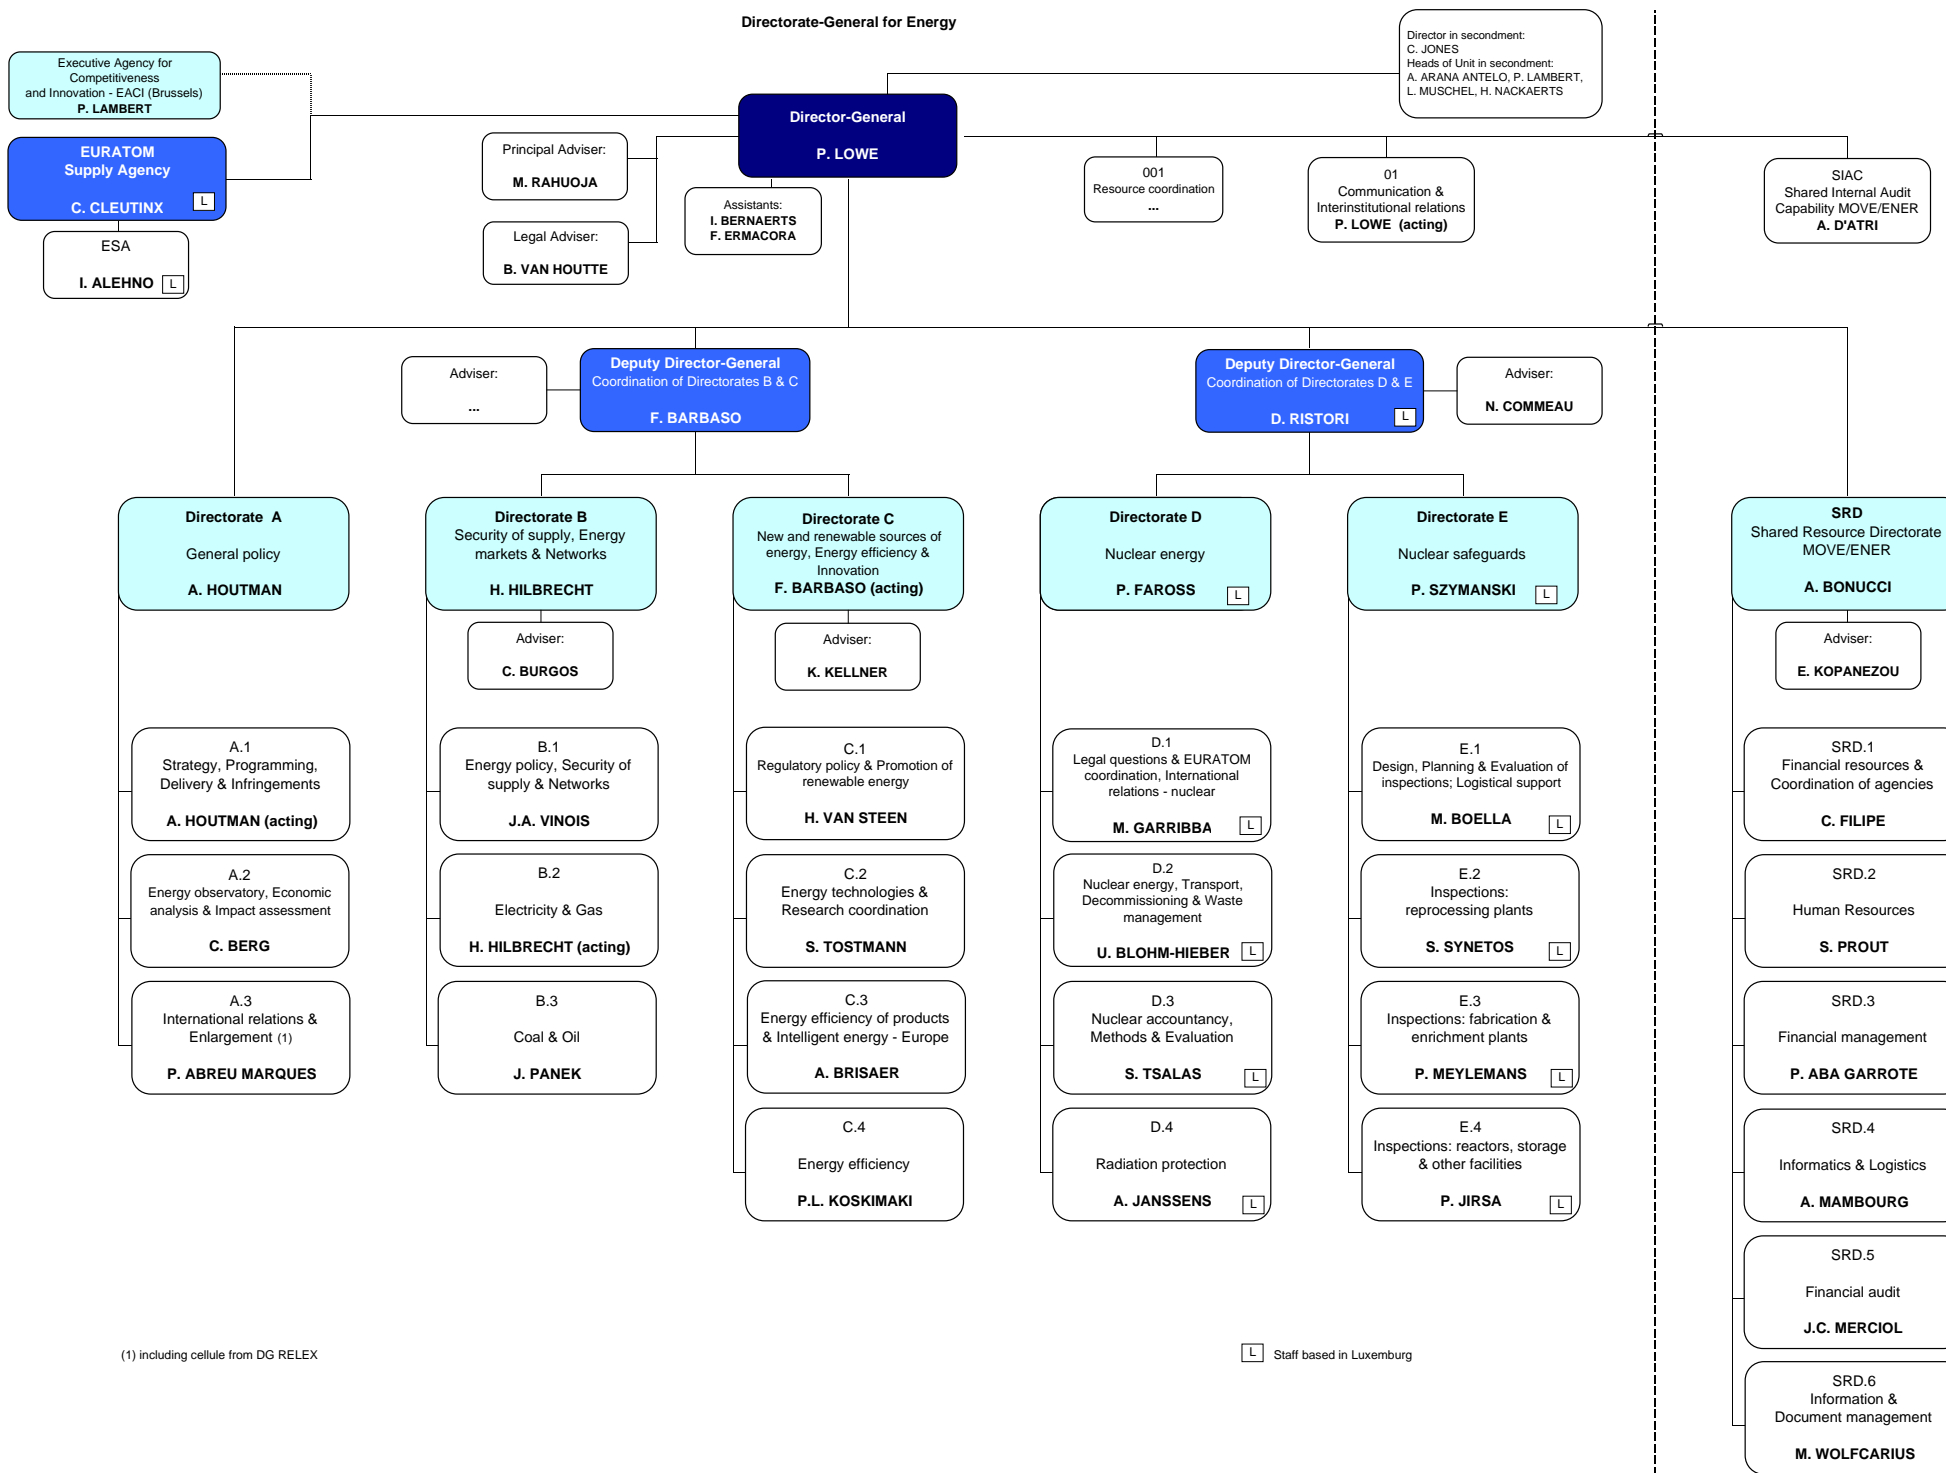

Directorate-General for Energy

(1) including cellule from DG RELEX

L Staff based in Luxembourg